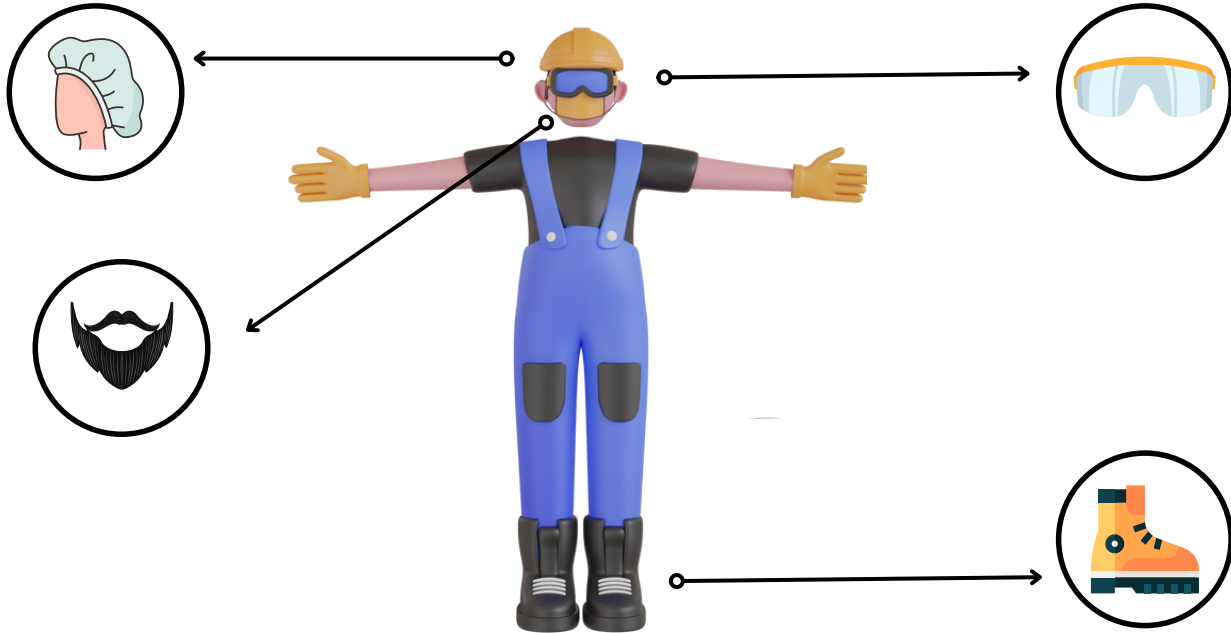

PPE RENTALS

Taking an industry tour or visiting a job site?

Rent the NMA Safety PPE Package

Includes: Hair Net, Beard Net, Safety Glasses and safety toes (for regular shoes)

Up to a set of 30

\$100+HST

Darla Price